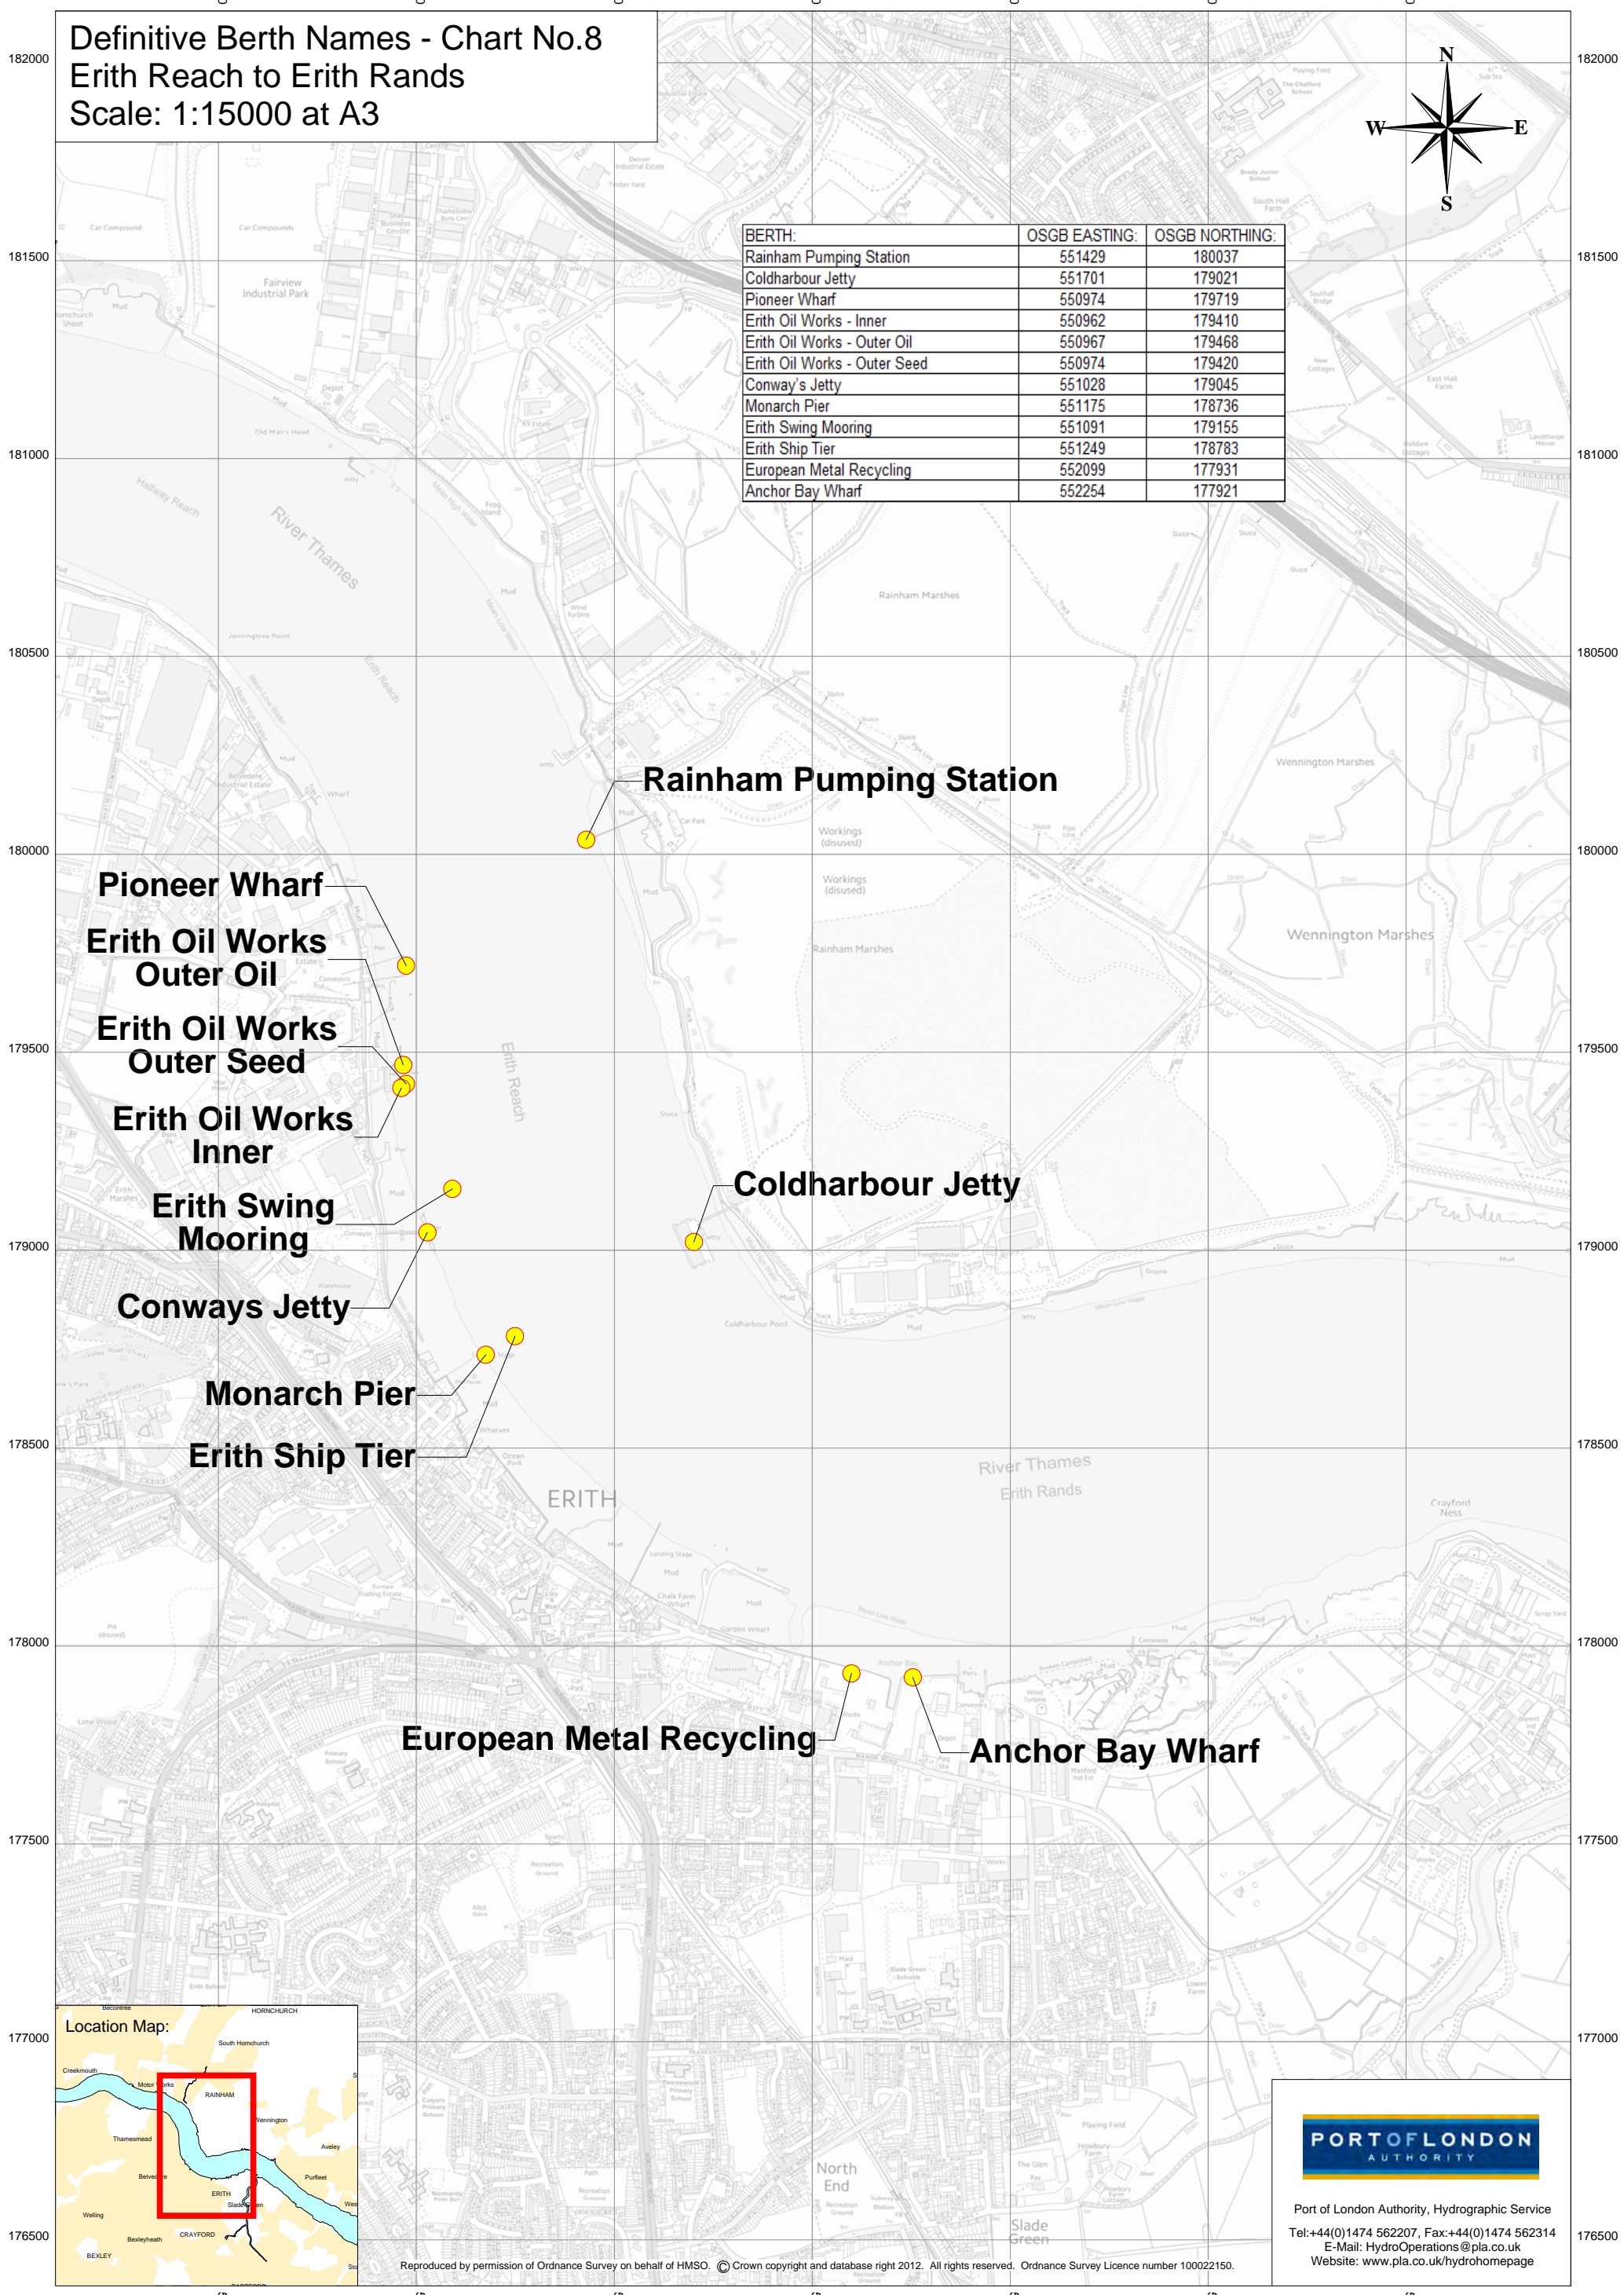

Definitive Berth Names - Chart No.8
Erith Reach to Erith Rands
Scale: 1:15000 at A3

BERTH:	OSGB EASTING:	OSGB NORTHING:
Rainham Pumping Station	551429	180037
Coldharbour Jetty	551701	179021
Pioneer Wharf	550974	179719
Erith Oil Works - Inner	550962	179410
Erith Oil Works - Outer Oil	550967	179468
Erith Oil Works - Outer Seed	550974	179420
Conway's Jetty	551028	179045
Monarch Pier	551175	178736
Erith Swing Mooring	551091	179155
Erith Ship Tier	551249	178783
European Metal Recycling	552099	177931
Anchor Bay Wharf	552254	177921