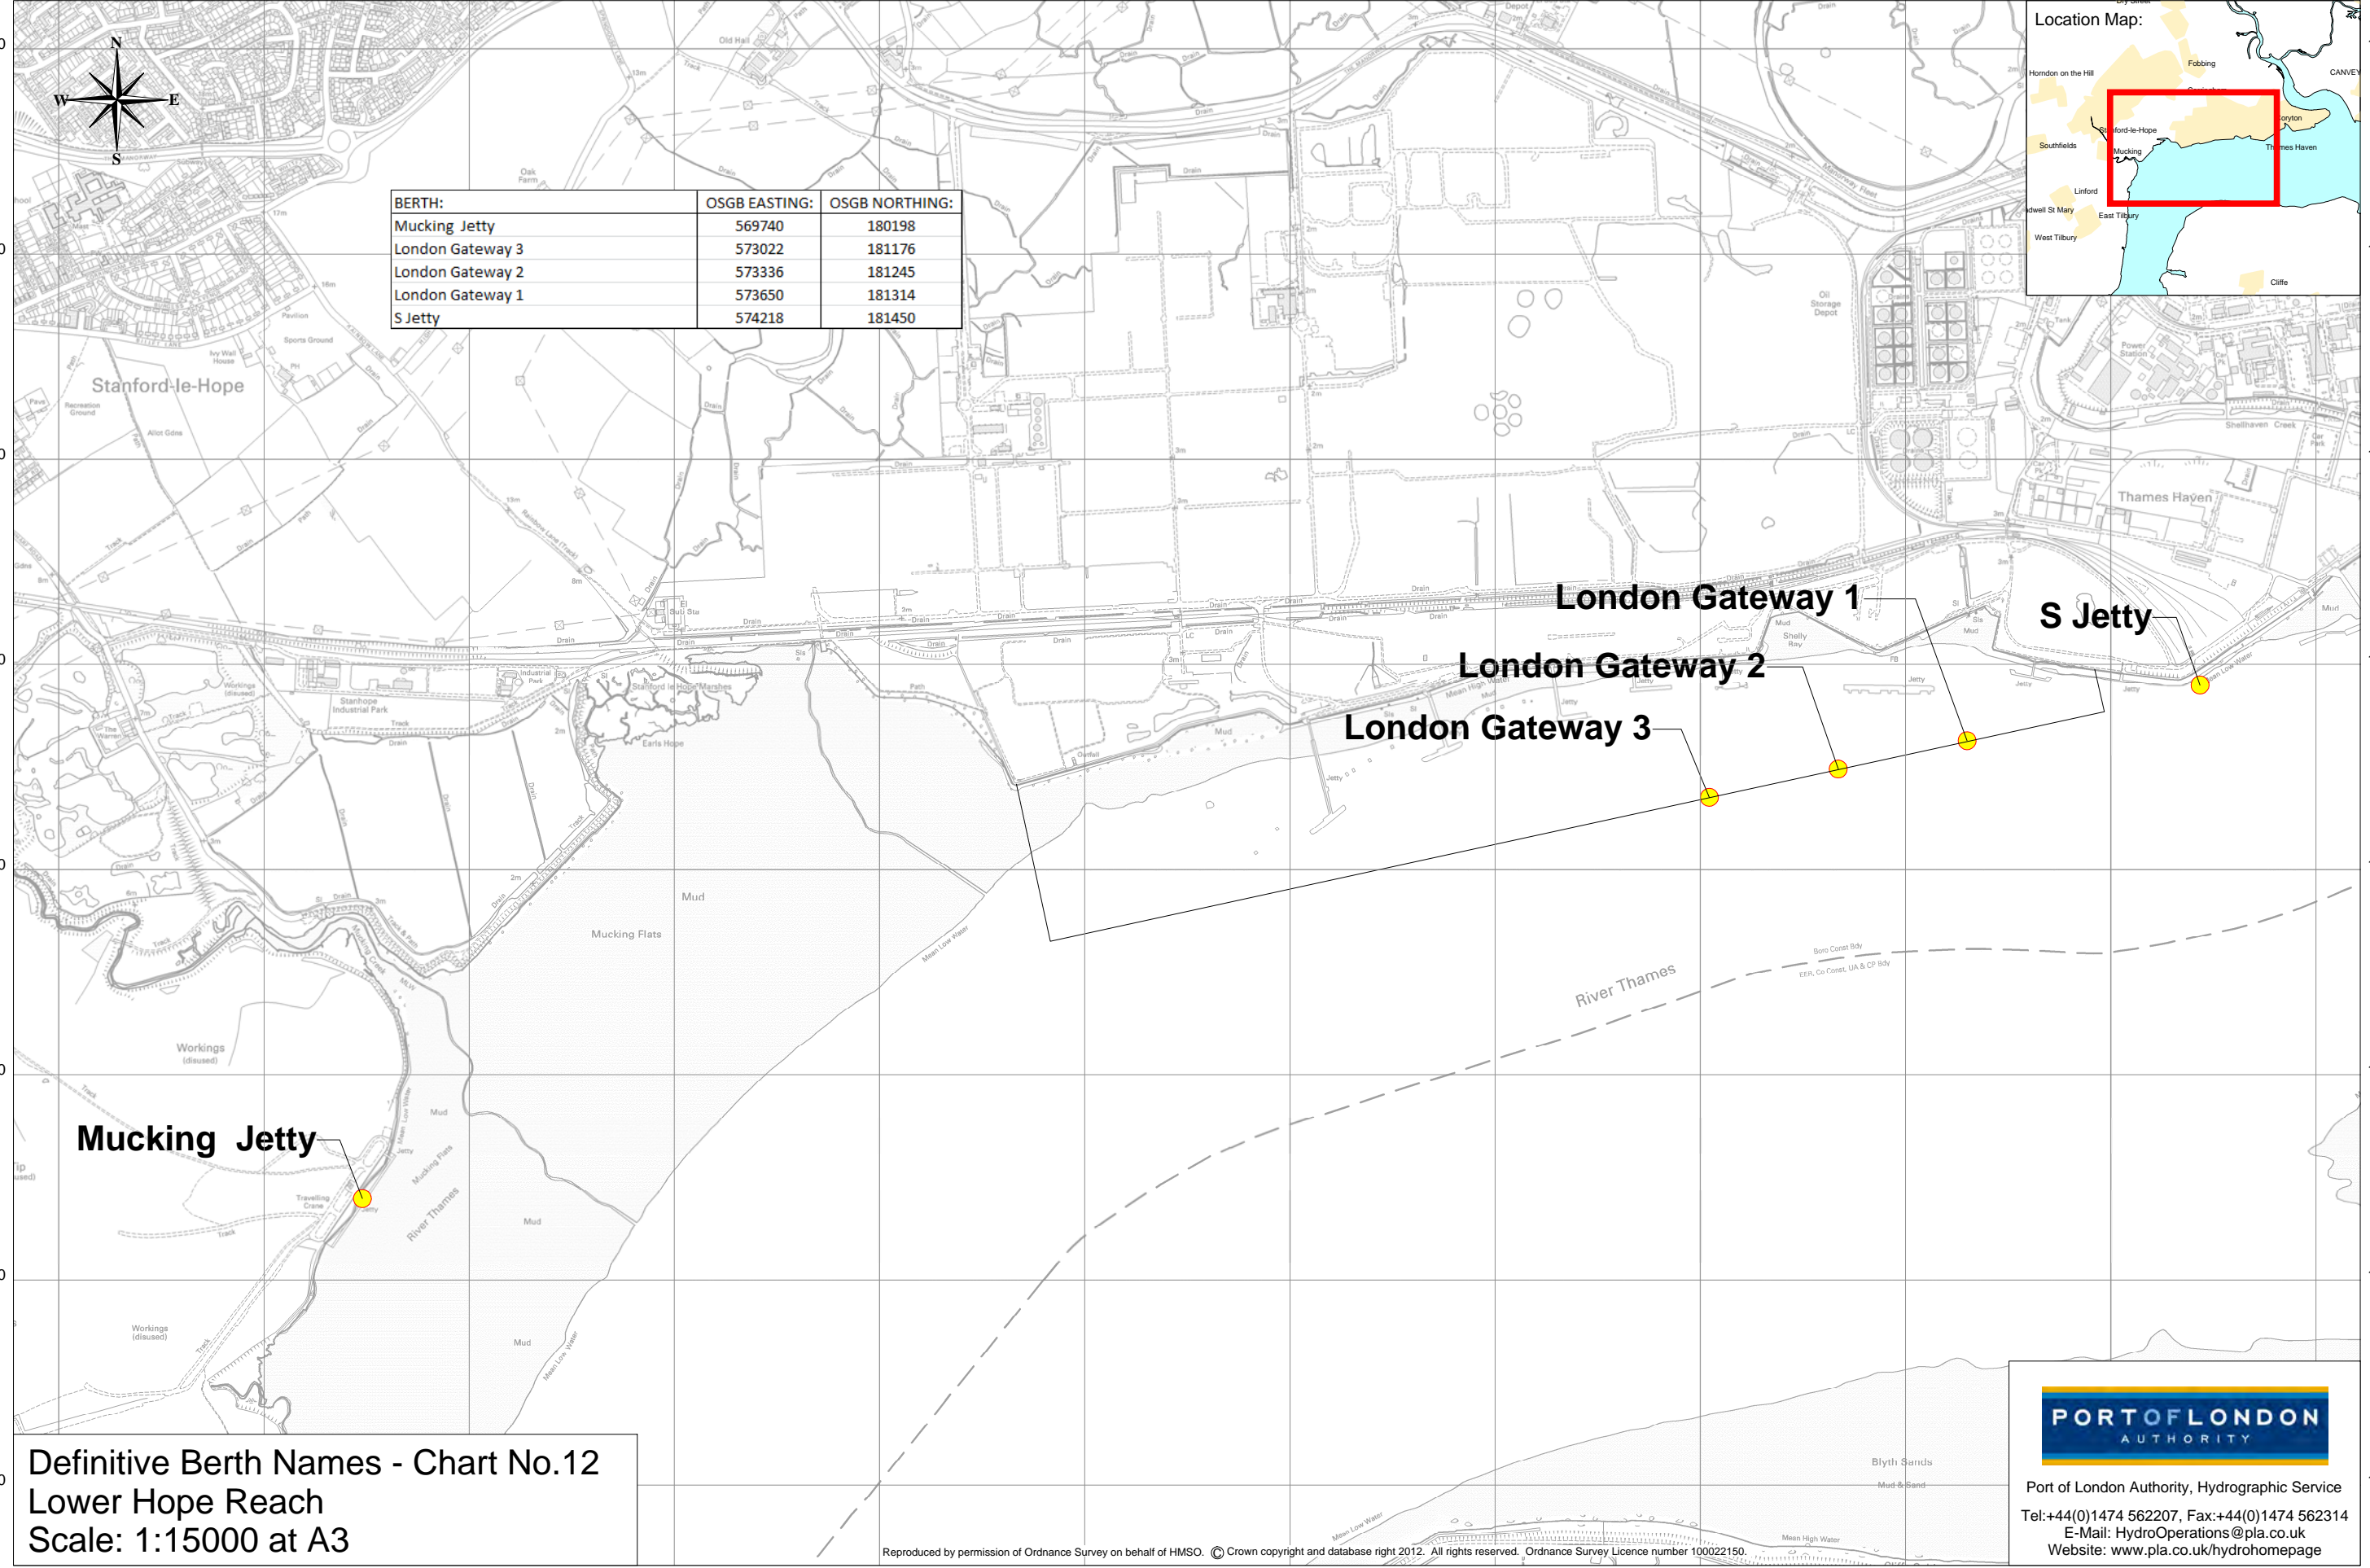

569000 569500 570000 570500 571000 571500 572000 572500 573000 573500 574000 574500

183000  
182500  
182000  
181500  
181000  
180500  
180000  
179500

BERTH:	OSGB EASTING:	OSGB NORTHING:
Mucking Jetty	569740	180198
London Gateway 3	573022	181176
London Gateway 2	573336	181245
London Gateway 1	573650	181314
S Jetty	574218	181450

**Definitive Berth Names - Chart No.12**  
**Lower Hope Reach**  
**Scale: 1:15000 at A3**

Reproduced by permission of Ordnance Survey on behalf of HMSO. © Crown copyright and database right 2012. All rights reserved. Ordnance Survey Licence number 100022150.